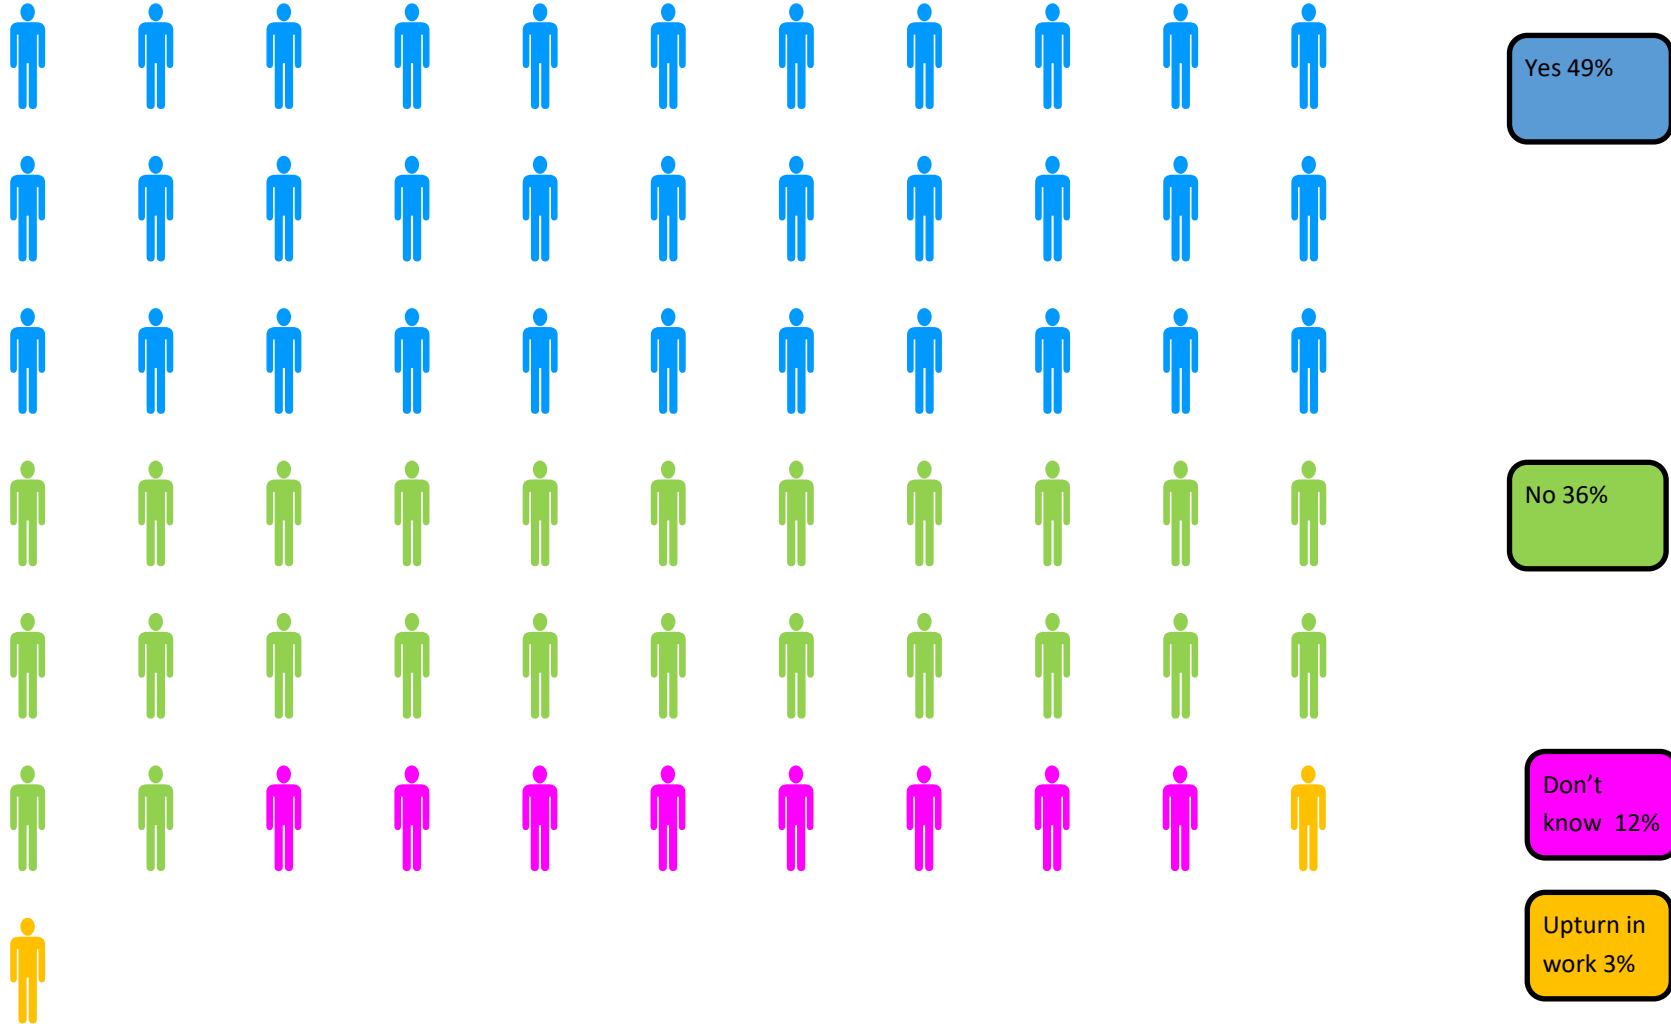

INSTITUTE OF
PARALEGALS

Setting Standards. Promoting Professionalism.

Covid-19 Member's Survey Results

22/04/20

What is your current work status?

Furloughed
16.4%

Employer
19.4%

Working
62.6%

Not work-
ing 1.5%

Since the beginning of lockdown have you
seen a downturn in work?

Since the beginning of lockdown have you found any new opportunities in work?

Have the government financial measures helped you?