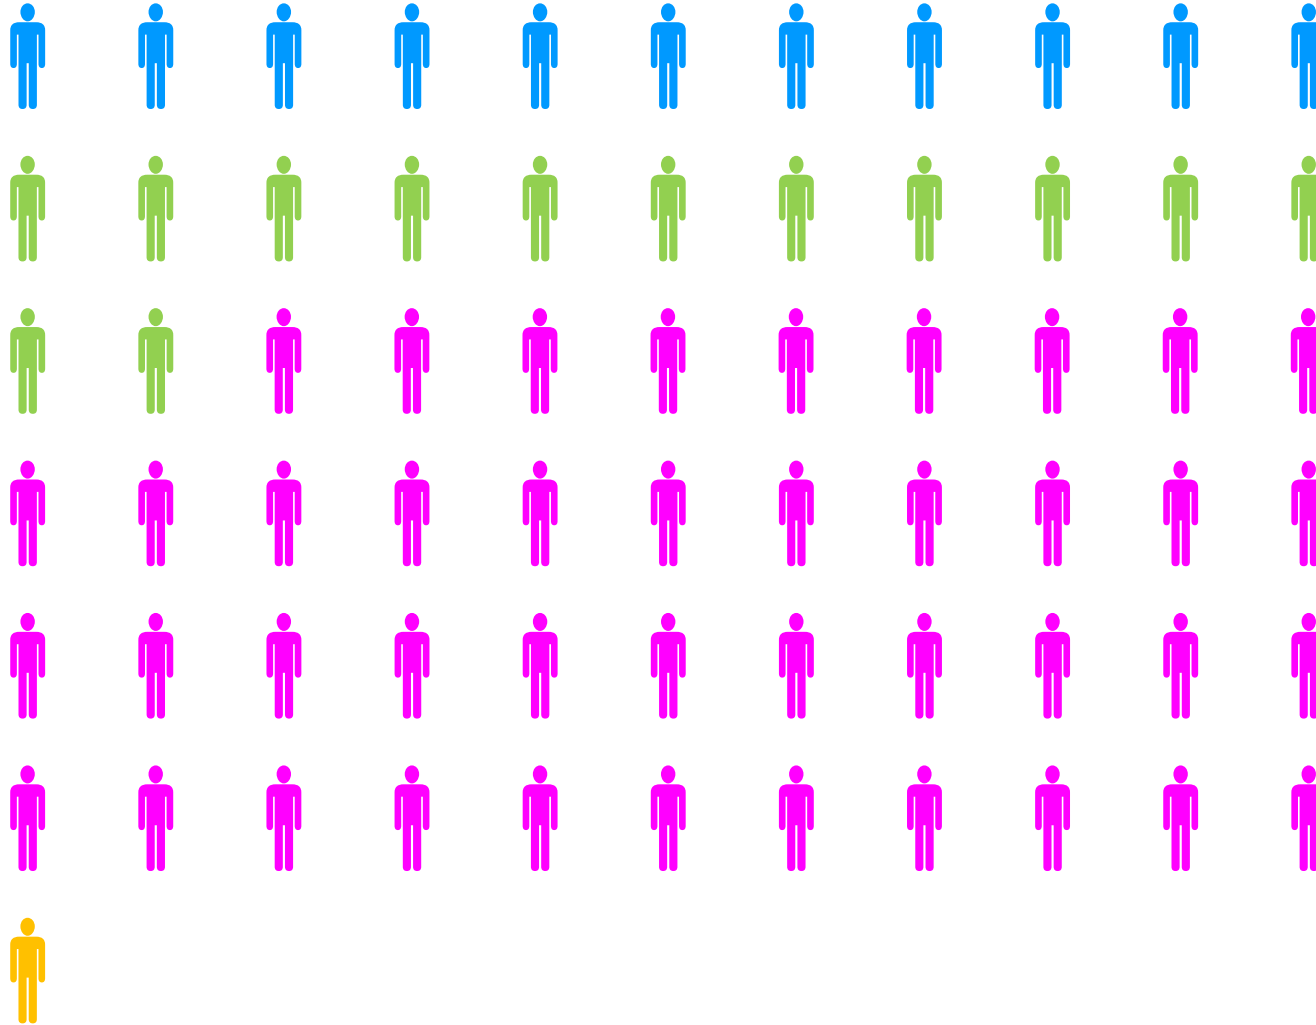

INSTITUTE OF
PARALEGALS

Setting Standards. Promoting Professionalism.

Covid-19 Member's Survey Results

22/04/20

What is your current work status?

Furloughed
16.4%

Employer
19.4%

Working
62.6%